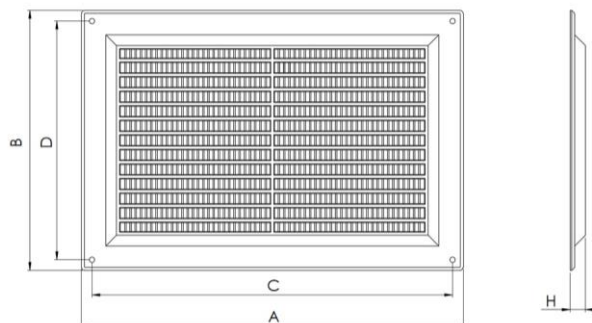

Plastic grilles VR

Description

Rectangular plastic grilles VR for supply and exhaust ventilation. Easy to install, simple to care. Grilles can be used on walls, ceilings, furniture and other purposes. Grilles are available in different standard sizes and colors

Technical data

Construction	Made from plastic Includes built in insect mesh
Installation	Screw or glue fixing in any position Mounted on walls, ceilings, and other
Colors	White, grey, brown, black, beige

Dimensions

Type	A [mm]	B [mm]	C [mm]	D [mm]	H [mm]	Air pass [m ²]	m [kg]
VR1515	148	148	133	133	9	0,009	0,04
VR1330	300	130	286	116	10	0,016	0,09
VR2517	246	168	236	156	10	0,018	0,10
VR2525	246	246	233	233	10	0,026	0,14